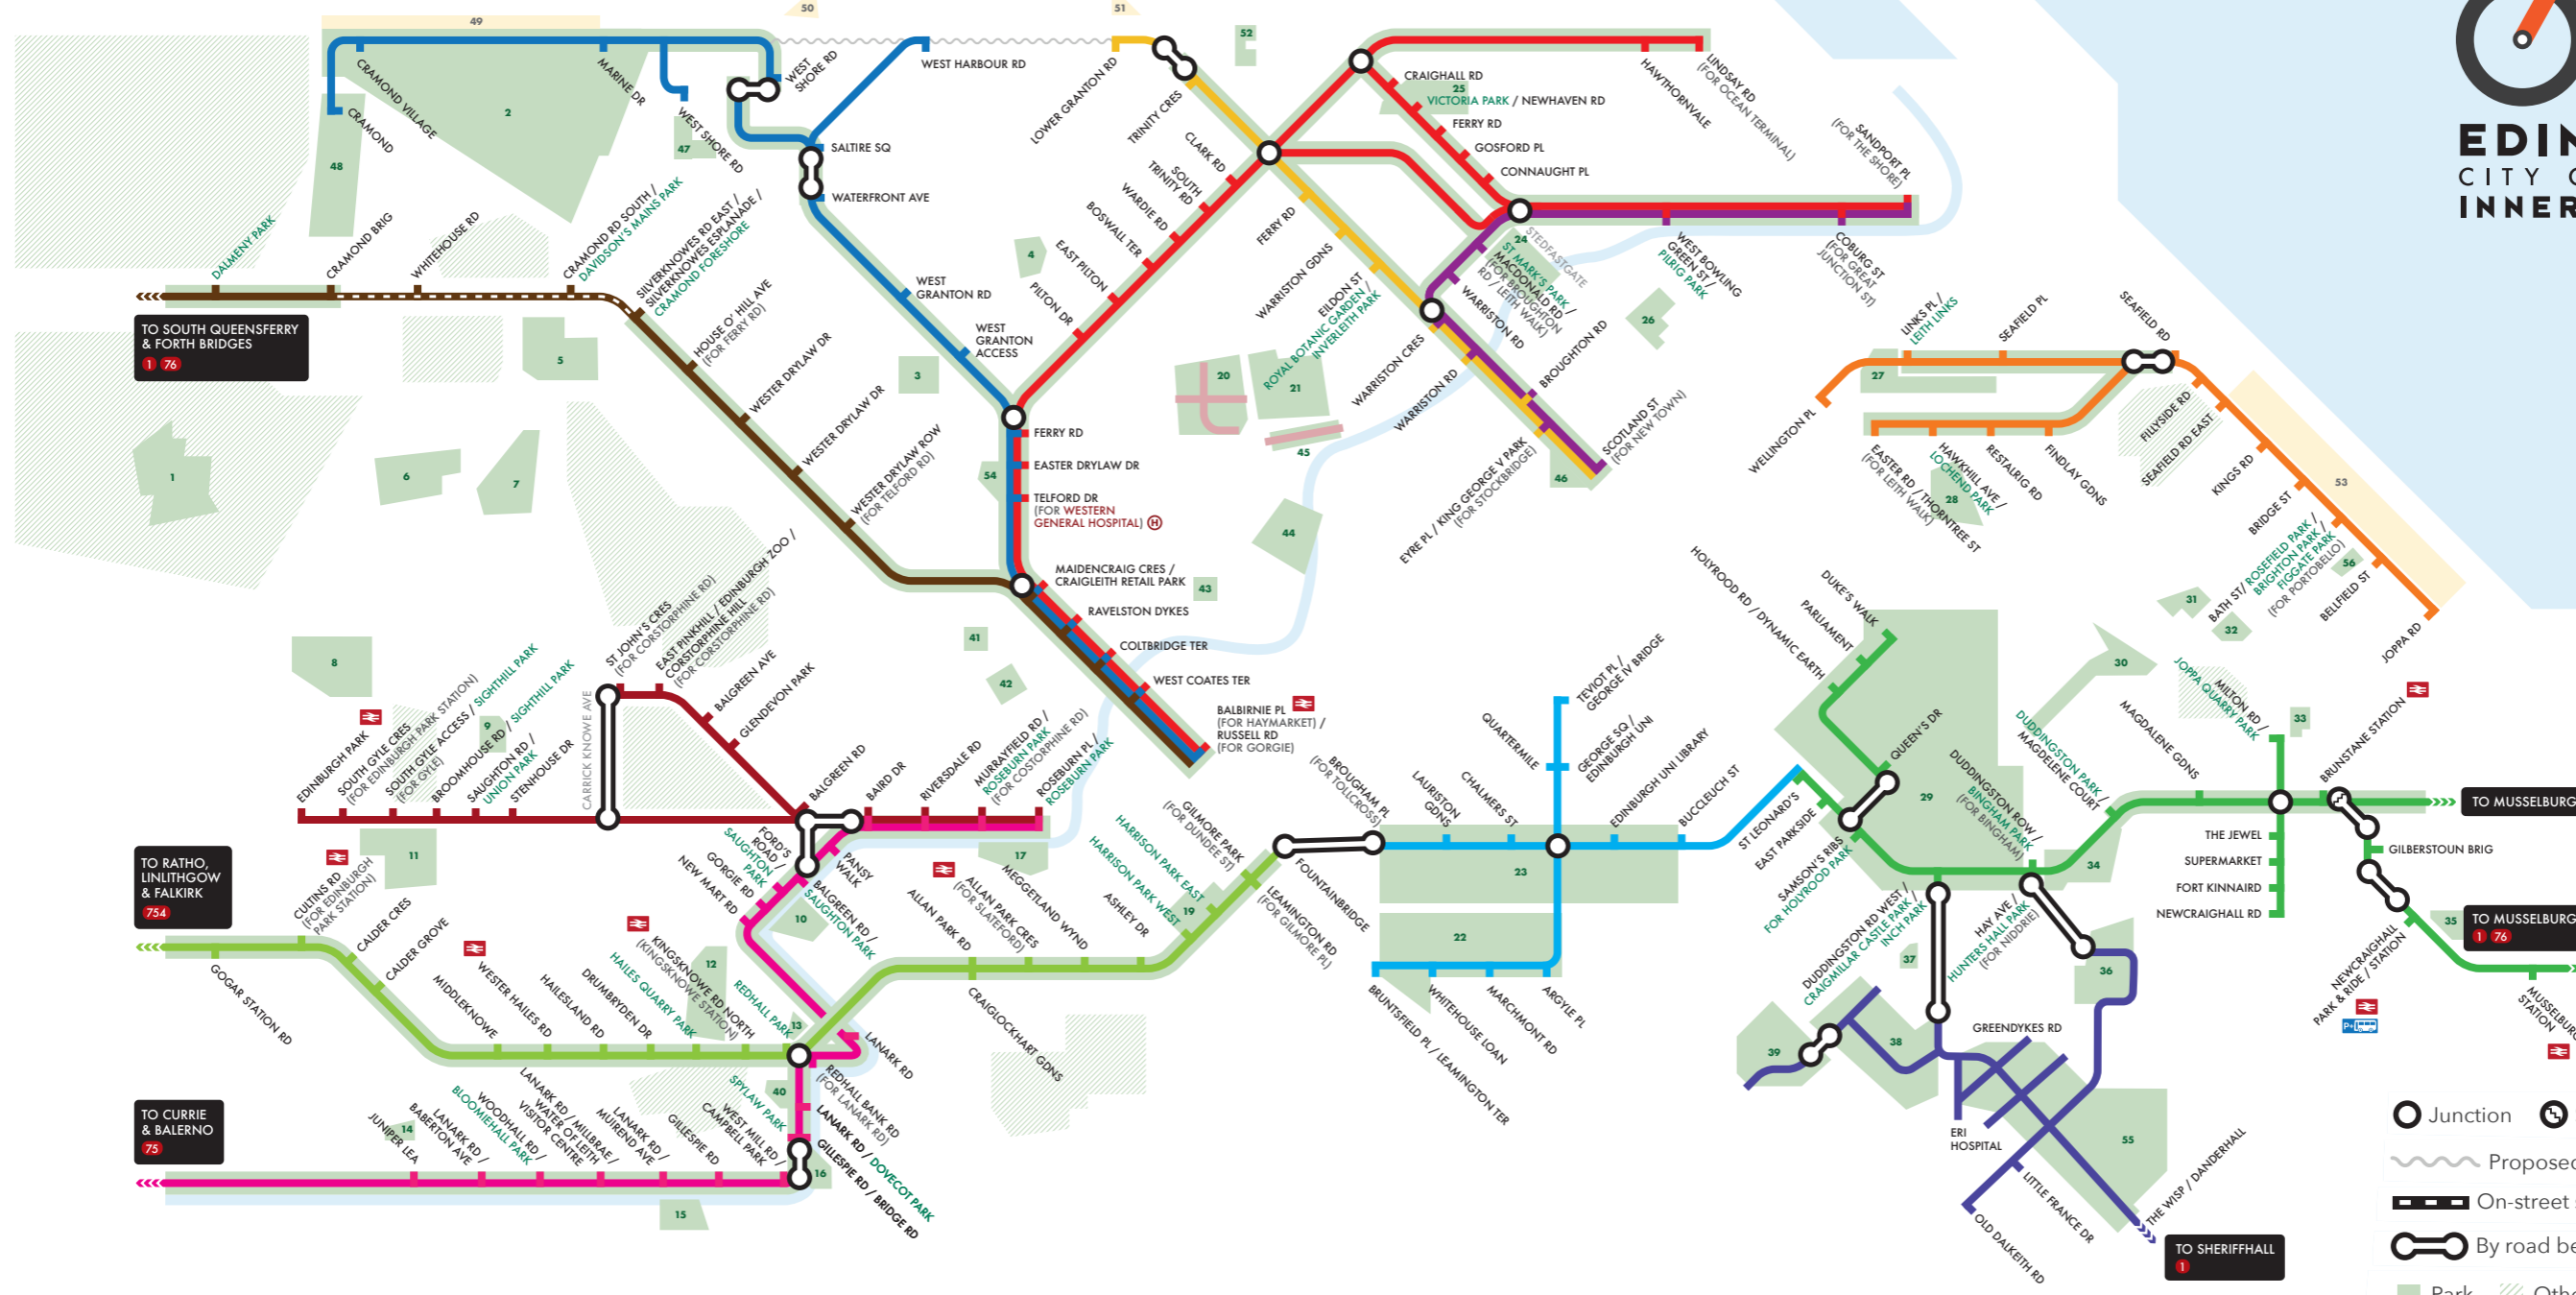

# EDINBURGH CITY CYCLEWAYS INNERTUBE MAP

Junction    Steps  
 Proposed Route  
 On-street signposted route  
 By road between two paths  
 Park    Other Green Space    Beach

## THE ROUTES

### HAYMARKET – OCEAN TERMINAL / THE SHORE

- 25 Victoria
- 26 Pilrig
- 41 Ravelston
- 42 Ravelston Woods
- 43 Orchard Brae
- 54 Easter Drylaw

### CANONMILLS – TRINITY

- 20 Inverleith
- 21 The Botanics
- 44 St Bernard's Well, Water of Leith
- 45 Rocheid Path
- 46 King George V
- 51 Wardie Beach
- 52 Starbank

**GUIDE TO ICONS:**

- Playpark
- Water
- Outdoor Gym
- Skatepark
- Mountain Bike Trail
- Playing Field
- Woodland
- Golf
- Gardens